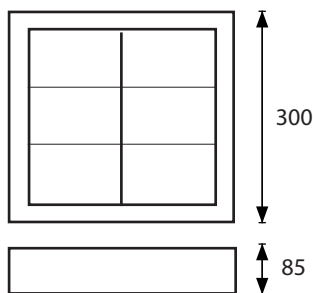

DECORATIVE STAIRCASE LUMINAIRES

DENKO SQMRC series

DENKO SQMRC

Dimensions (mm)

DENKO SQMRC

Optional

- High Frequency Electronic Ballast
- Emergency Power Pack (Add Suffix "E")
e.g. DENKO SQMRC 218E

Features and Application

Technical Data

Housing Material	Extruded aluminium
Diffuser Material	Gloss Mirror Louvre
Light Source	PLC and PLC (LED)
Mains Supply	230V AC 50/60Hz
Ballast	Magnetic ballast
Lampholder	Moulded from Polycarbonate Material
Protection	IP 20 Rating